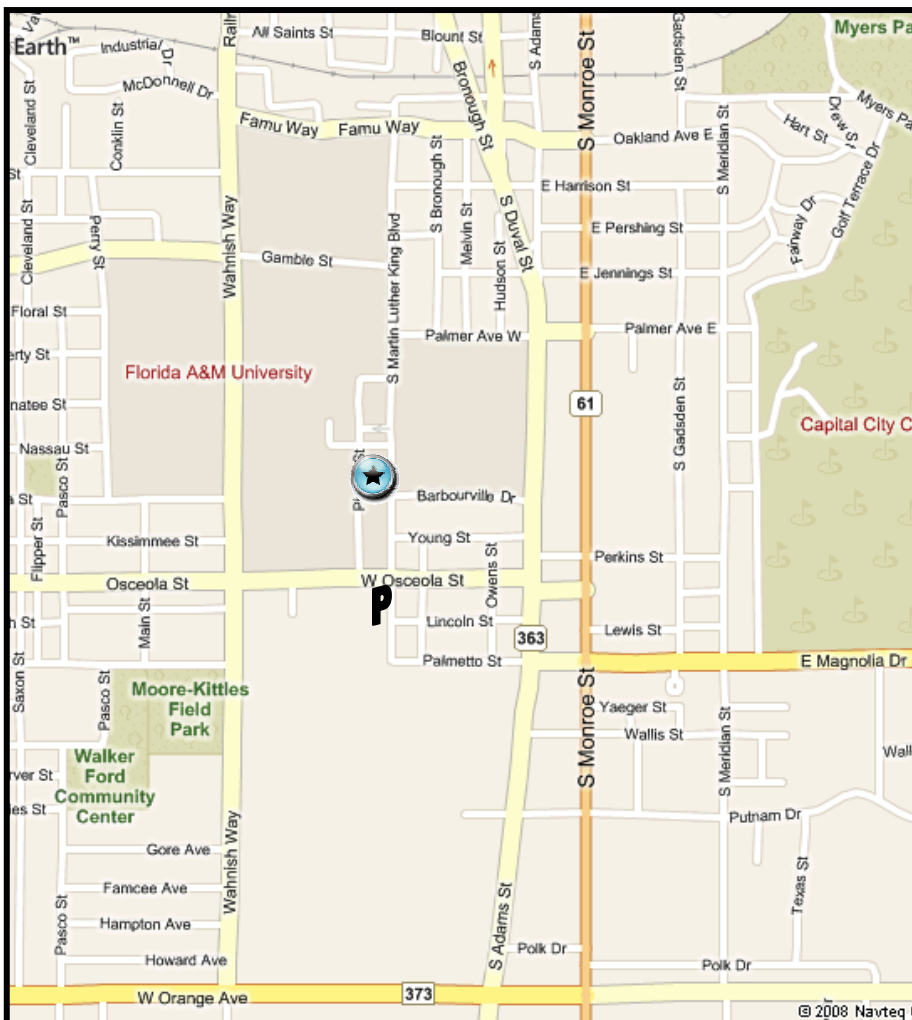

# Florida A&M University Perry-Paige Auditorium Directions

Florida A&M University  
Perry Paige Auditorium  
1740 S. Martin Luther King Jr. Blvd  
Tallahassee, FL 32301

**Parking:** Limited parking is available along Martin Luther King Blvd. See specific driving directions below.

**Driving Directions to Parking:** From Tennessee Street, take Macomb south towards the Leon County Civic Center and FAMU. Macomb turns into Railroad Avenue, and then turns into Wahnish Way. Continue on Wahnish Way to Osceola Street; turn left. Take Osceola to Martin Luther King Blvd. On your right, there is a big parking lot with plenty of parking space. For a little closer parking space, turn left onto Martin Luther King Blvd at the Osceola St./ Martin Luther King Blvd. corner. Parking is available along the left side of the street. A little further up Martin Luther King Blvd, limited parking will also be available in the parking lot on the left, just past the Perry-Paige Building.

**Walking Directions to Perry-Paige Building from Parking Lot:** Take the sidewalk on Martin Luther King Blvd (north) past the School of Architecture to the Perry-Paige Building on your left. Leon County 4-H signs will be visible to guide you along the way.